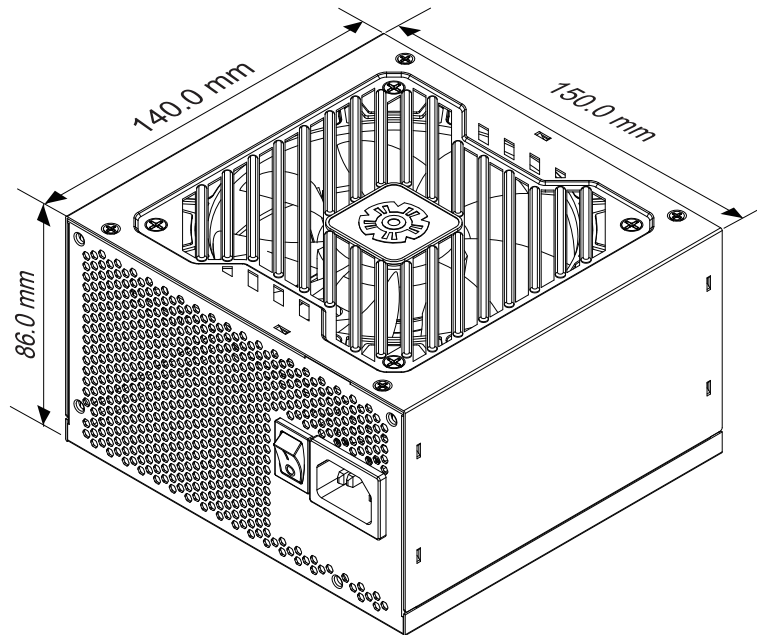

Cyber

750W | 850W

Cyber

- *80 PLUS® Gold Certified*
- *100% Japanese Electrolytic Capacitors*
- *Ultra Quiet 120mm FDB Fan*
- *All Black Flat Cable Design*

Features

- **Easy Installation**
 - Non-modular design makes installation worry-free
 - Flexible black flat cables long enough to meet the needs of most sizes of cases
- **Energy Conservation**
 - 80 PLUS® Gold certified with 90% efficiency at 50% loading, which saves more energy and reduces extra heat
 - Better power factor performance with active PFC
- **High Quality**
 - 100% Japanese electrolytic capacitors increase the PSU's lifespan
- **Silent Operation**
 - 120mm FDB fan provides an ultra-silent user experience
- **User Friendly**
 - Single rail +12V design makes GPU and CPU operate with less restriction to avoid shutting down from heavy usage
 - 100-240VAC auto-adjustment input for universal use
- **Safety**
 - Multiple protection circuitries of OCP, OVP, UVP, OPP, SCP, and OTP

Non-modular design

Black flat cables

80 PLUS® Gold Certified

Ultra quiet with 120mm fluid dynamic bearing fan

High quality Japanese electrolytic capacitors

Dimension

Unit : mm

Cables & Connectors

Wattage	Total Connectors				
	Mainboard 24P	CPU 4+4P (8P)	PCI-E 6+2P (8P)	SATA	4P Molex
750W	1	2	2	6	3
850W	1	2	2	6	3

Specifications

General Data

80 PLUS EFFICIENCY	GOLD
MODULAR	Non modular
CABLE TYPE	Black flat
FAN SIZE (MM)	120
OPERATING TEMPERATURE (°C)	40
MTBF (HOURS)	>100K
PROTECTION	OCP, OVP, UVP, OPP, OTP, SCP

Power Table

Model Name	ECG750G		ECG850G	
AC Input Voltage	100-240Vac, 50-60Hz			
AC Input Current	10A Max.			
DC Output				
	Rated	Combined	Rated	Combined
+3.3V	20A	100W	20A	100W
+5V	20A		20A	
+12V	62A	744W	70A	840W
-12V	0.3A	3.6W	0.3A	3.6W
+5Vsb	2.5A	12.5W	2.5A	12.5W
Total Power	750W		850W	
Dimensions	150(W) x 86(H) x 140(D)mm			